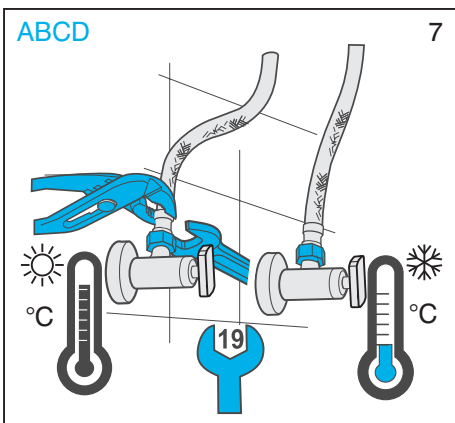

## DINO

3.1172.1.004.001.1  
3.1172.1.004.000.1  
3.4172.1.004.001.1  
3.2172.7.004.000.1  
3.2172.7.004.300.1  
3.3172.7.004.000.1  
3.3172.7.004.300.1  
3.5172.1.004.200.1  
3.5172.7.004.210.1  
3.5172.7.004.310.1  
3.5172.1.004.230.1

10 - 50 % = 

50 - 100 % = 

Výrobek je vhodný pro styk s pitnou vodou a pro styk s teplou vodou v souladu s platnou legislativou.

The product is suitable for contact with drinking water as well as for contact with warm water in compliance with valid legislation.