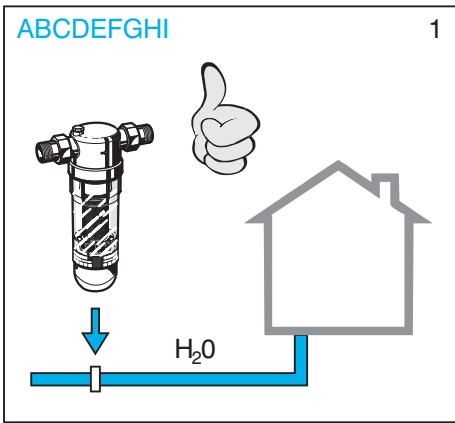

10 - 50 % = 

50 - 100 % = 

Výrobek je vhodný pro styk s pitnou vodou a pro styk s teplou vodou v souladu s platnou legislativou.

The product is suitable for contact with drinking water as well as for contact with warm water in compliance with valid legislation.