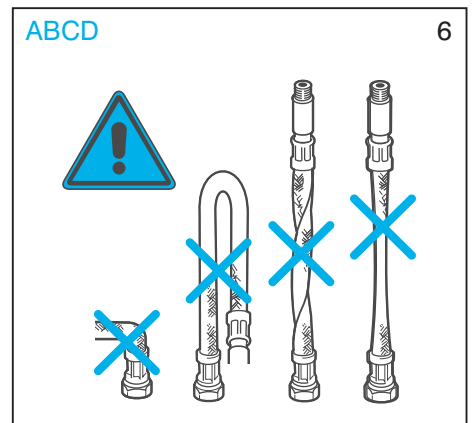

10 - 50 % = 

50 - 100 % = 

Výrobek je vhodný pro styk s pitnou vodou a pro styk s teplou vodou v souladu s platnou legislativou.

The product is suitable for contact with drinking water as well as for contact with warm water in compliance with valid legislation.