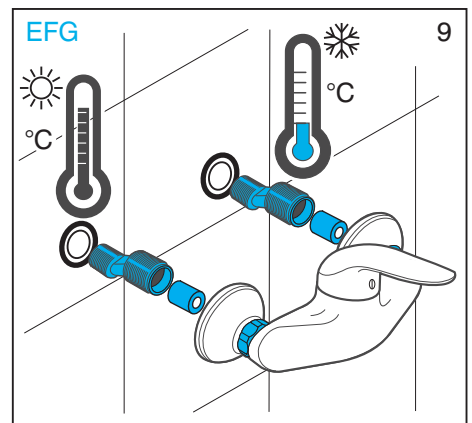

10 - 50 % = 

50 - 100 % = 

Výrobek je vhodný pro styk s pitnou vodou a pro styk s teplou vodou v souladu s platnou legislativou.

The product is suitable for contact with drinking water as well as for contact with warm water in compliance with valid legislation.