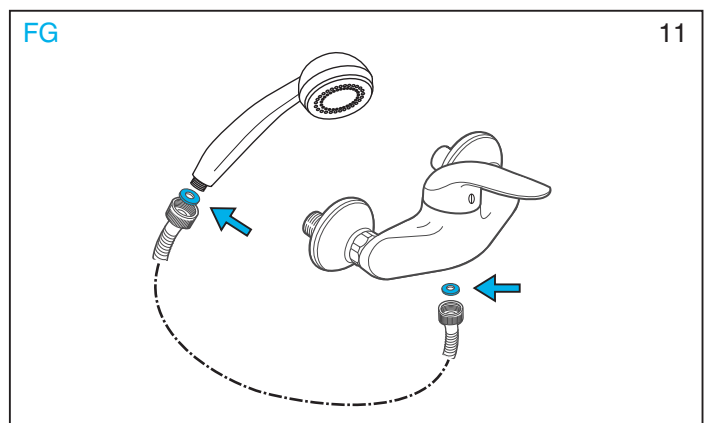

10 - 50 % = 

50 - 100 % = 

Výrobek je vhodný pro styk s pitnou vodou a pro styk s teplou vodou v souladu s platnou legislativou.

The product is suitable for contact with drinking water as well as for contact with warm water in compliance with valid legislation.