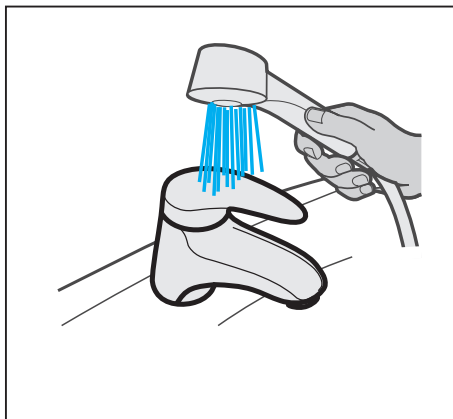

10 - 50 % = 

50 - 100 % = 

Výrobek je vhodný pro styk s pitnou vodou a pro styk s teplou vodou v souladu s platnou legislativou.

The product is suitable for contact with drinking water as well as for contact with warm water in compliance with valid legislation.